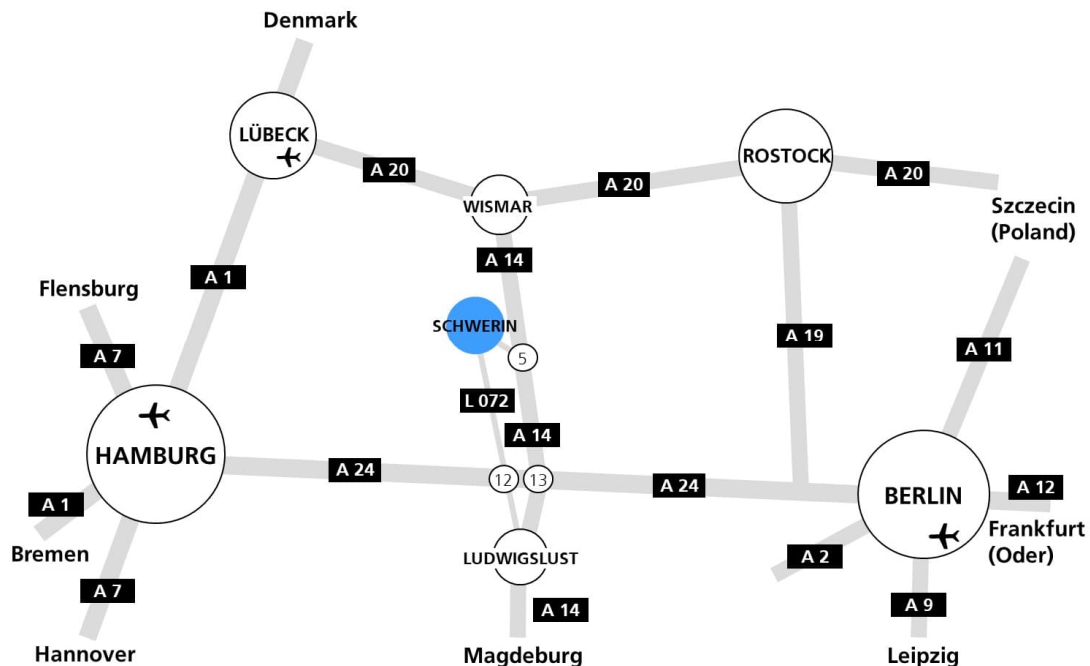

Location and address of HNP Mikrosysteme GmbH

HNP Mikrosysteme GmbH · Bleicherufer 25 · D-19053 Schwerin · T +49 385 52190-300

Distances:

Hamburg Airport: approx. 110 km

Berlin Brandenburg Airport: approx. 230 km

Schwerin Central Railway Station (Hauptbahnhof): 2 km

Schwerin downtown and cathedral: approx. 1,7 km

Schwerin Castle: approx. 1,8 km

PLAZA Schwerin hotel: part of the building complex

Arriving by car

Coming from Hamburg or Berlin, take Autobahn A 24 (highway) until the highway interchange Schwerin and then take highway A 14 in the direction of Schwerin. Coming from Wismar take highway A 14 in the direction of Schwerin.

Take [exit Schwerin Ost \(Exit 5\)](#) and continue towards Schwerin Zentrum (Schwerin Center), about 8 km straight ahead. Turn left at the traffic lights into the street "Ostorfer Ufer". After about 600 m, just before the railway bridge, turn right into the street "Brunnenstraße" and take the entrance into the parking garage immediately on your right.

Arriving by train

From Schwerin Central Railway Station take bus line No. 11 and get off at the bus stop "Brunnenstraße". A taxi from the central railway station costs approx. 20 Euro. Regional trains also stop at Railway Station "Schwerin Mitte", which is only a 15 minutes walk away.