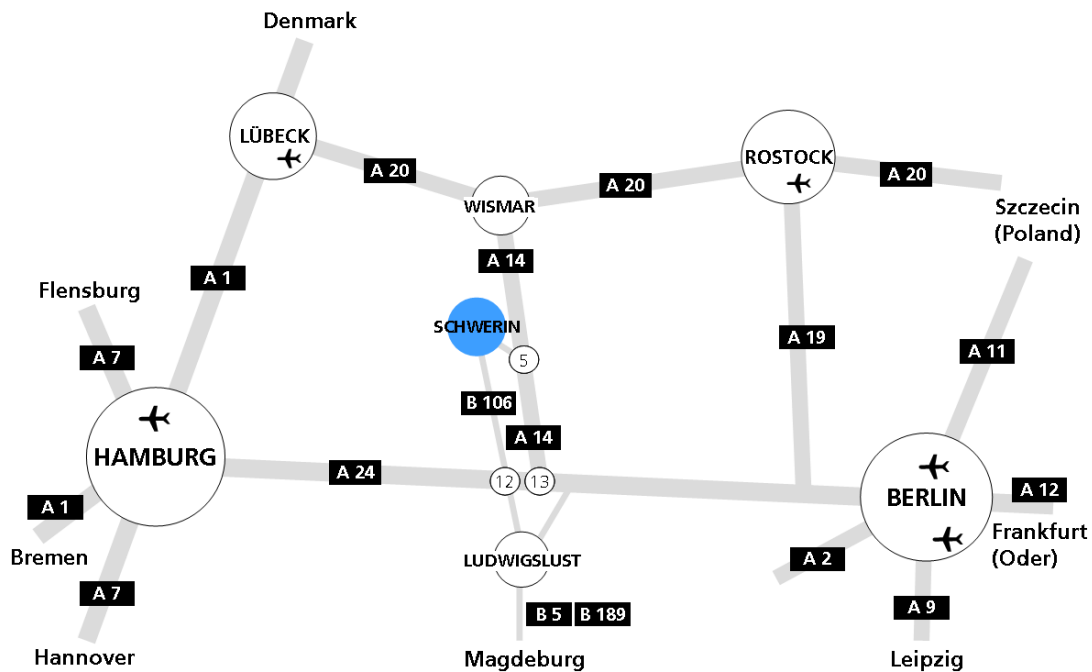

### Distances:

Hamburg Airport: approx. 110 km

Berlin-Tegel Airport: approx. 200 km

Schwerin Central Railway Station (Hauptbahnhof): 2 km

Schwerin downtown and cathedral: approx. 1,7 km

Schwerin Castle: approx. 1,8 km

### Arriving by car

Coming from Hamburg or Berlin, take Autobahn A 24 (highway) until the highway interchange Schwerin and then take highway **A 14** in the direction of Schwerin. Coming from Wismar take highway A 14 in the direction of Schwerin.

Take [exit Schwerin Ost \(Exit 5\)](#) and continue towards Schwerin Zentrum (Schwerin Center), about 8 km straight ahead. Turn left at the traffic lights into the street "Ostorfer Ufer". After about 600 m, just before the railway bridge, turn right into the street "Brunnenstraße" and take the entrance into the parking garage immediately on your right.

When using a navigation system please enter "[Brunnenstraße](#)". In this case please look for the entrance to the [parking garage](#) immediately after reaching "Brunnenstraße".

Inside the parking garage keep to your right and park on the lower level. Use the [elevator](#) labeled "[Bleicherufer 25](#)". You will find us on the 3rd floor.