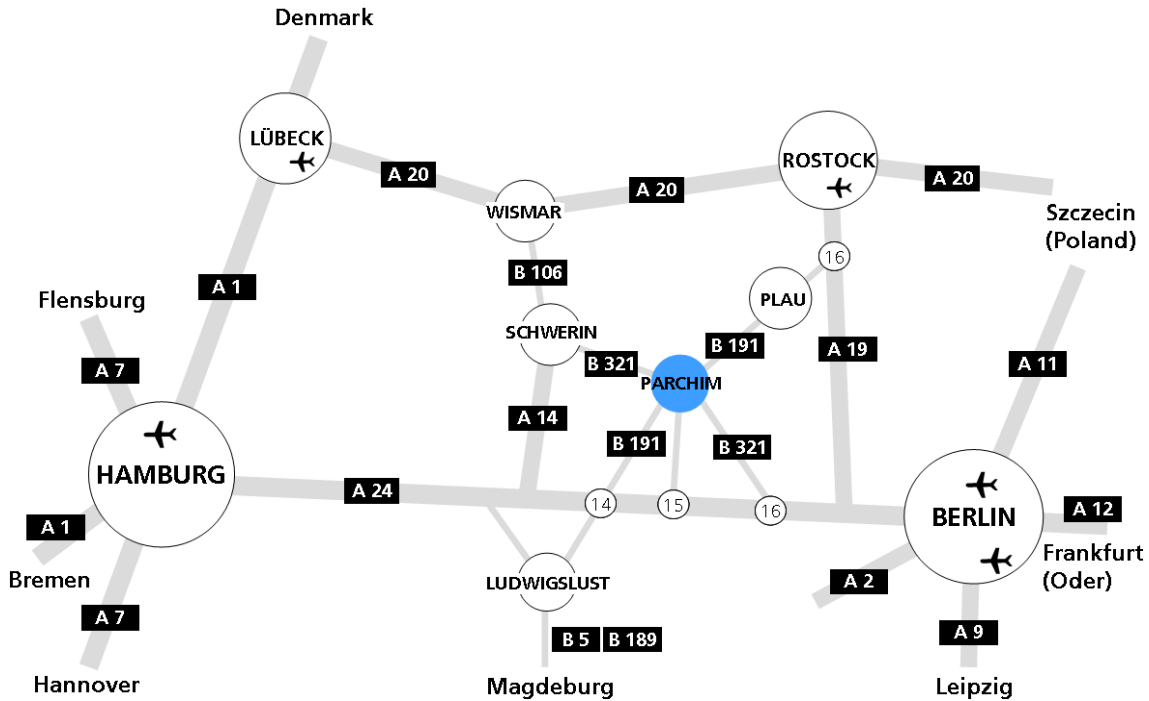

Directions

To get to HNP Mikrosysteme on your

Route from Berlin

A24 – Autobahn exit Parchim (No. 15)

- Follow direction Parchim
- Arriving in Parchim turn left at the first traffic light. Follow Juri-Gagarin-Ring for about 0.3 km. You will see the PITZ (Parchimer Innovations- und Technologiezentrum) on your left hand side. HNP Mikrosysteme is located here.

Route from Hamburg

A24 - Autobahn exit Neustadt-Glewe/Parchim-West (No. 14)

- Follow direction Parchim
- Arriving in Parchim turn right at the first traffic light. Follow Juri-Gagarin-Ring for about 0.2 km. You will see the PITZ (Parchimer Innovations- und Technologiezentrum) on your right hand side. HNP Mikrosysteme is located here.

Travelling by train

Station Ludwigslust (IC-Stop)
Take Taxi
or commuter train to Parchim

Travelling by airplane

via Hamburg-Fuhlsbüttel (HAM) or Berlin-Tegel (TXL)

HNP Mikrosysteme GmbH

Juri-Gagarin-Ring 4
D-19370 Parchim
Phone: +49/3871/451-300
Fax: +49/3871/451-333